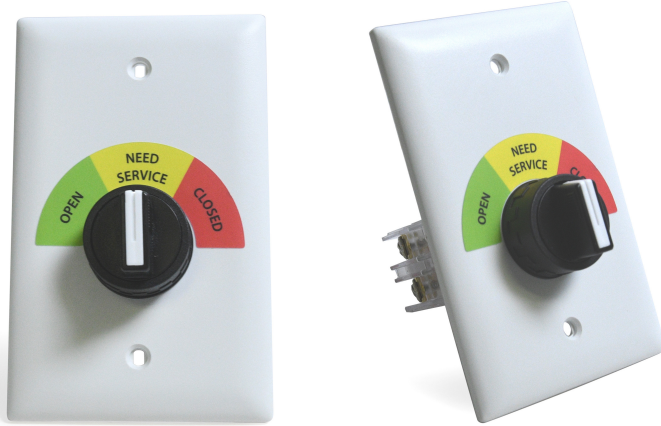

# Fulfillment Center Switch Assembly

WP22W-AM1

## Features

- Integrates with the SWT-T-110-3-RAG
- Three position switch for Red/Amber/Green functionality
- 2 NO and 2 NC contacts
- Standard single gang wall plate

## Ordering Example

A WP22    
 B W    
 -    
 C AM1  
 Model     Color     Functionality

**A** Model  
**WP22:** Wall Plate Assembly

**B** Color  
**W:** White

**C** Functionality  
**AM1:** Switch w/ Custom Label