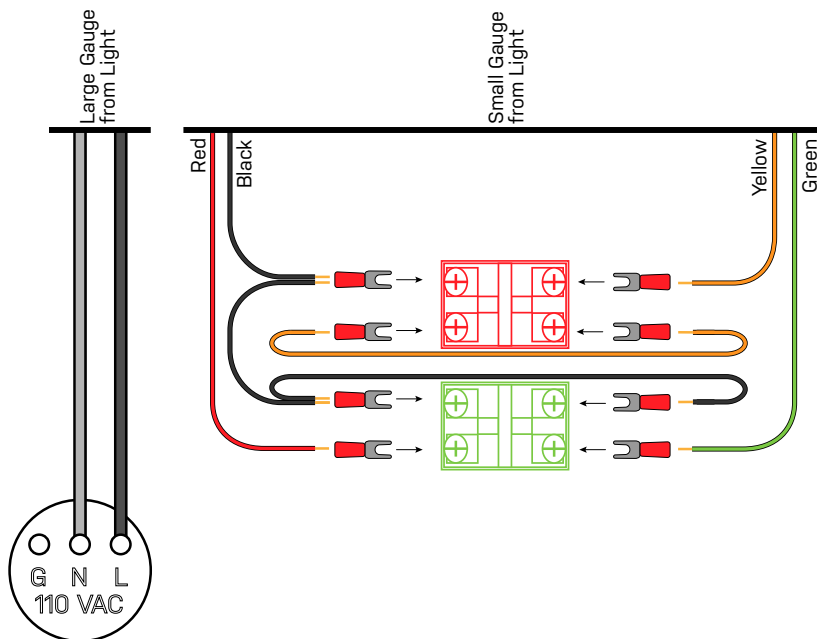

Wiring Diagram